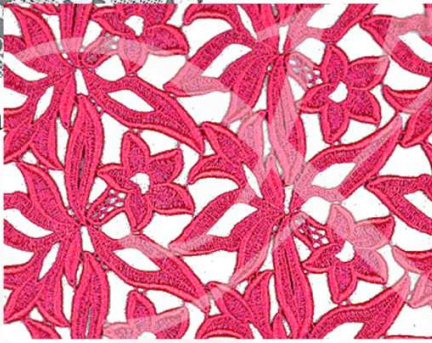

K510028 Springtime
(63cm)
coloris: W, Bl, F, C, Ma, Sa, Pt