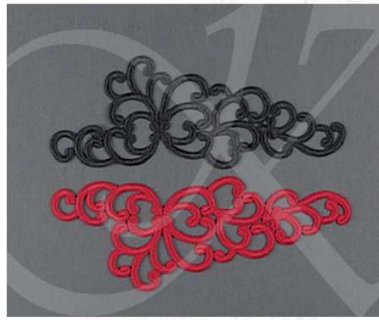

K540071 Alicia
32x11cm
coloris: I, Co, Sa, Fr, S, Ms
Mg, Ru, Bl, F, W, L, M,
Peach, Heliotrope