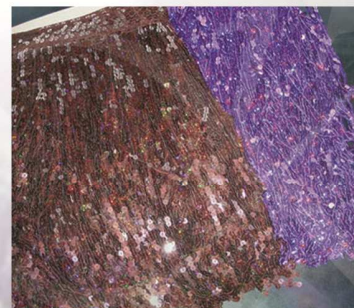

## Franges sequins

**K402270**  
Franges 40cm

coloris: Rp, F, E, Cf, Pa, T, Sa, Mg, Ms, Cp, Bl, Ma, Na

photo: Coffee, Pansy