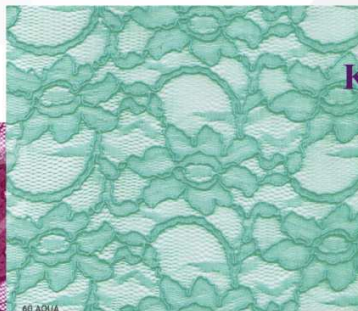

## Dentelles extensibles

**K655186** seastar  
(135cm)  
coloris: Bl, B, F, P, Rp

**K1515** gainsborough  
(140cm)  
coloris: Pu, Jade

**K651523** winnipeg  
(130cm)  
coloris: Bl, Pa, Ib, Ab, Ma, W

**K1602** february  
(95cm)  
coloris: Bl, W